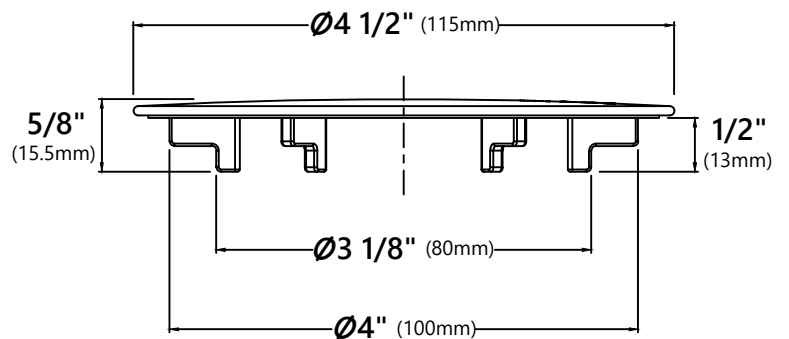

Warranty

Kraus 1 Year Limited Warranty

see website for details www.kraususa.com