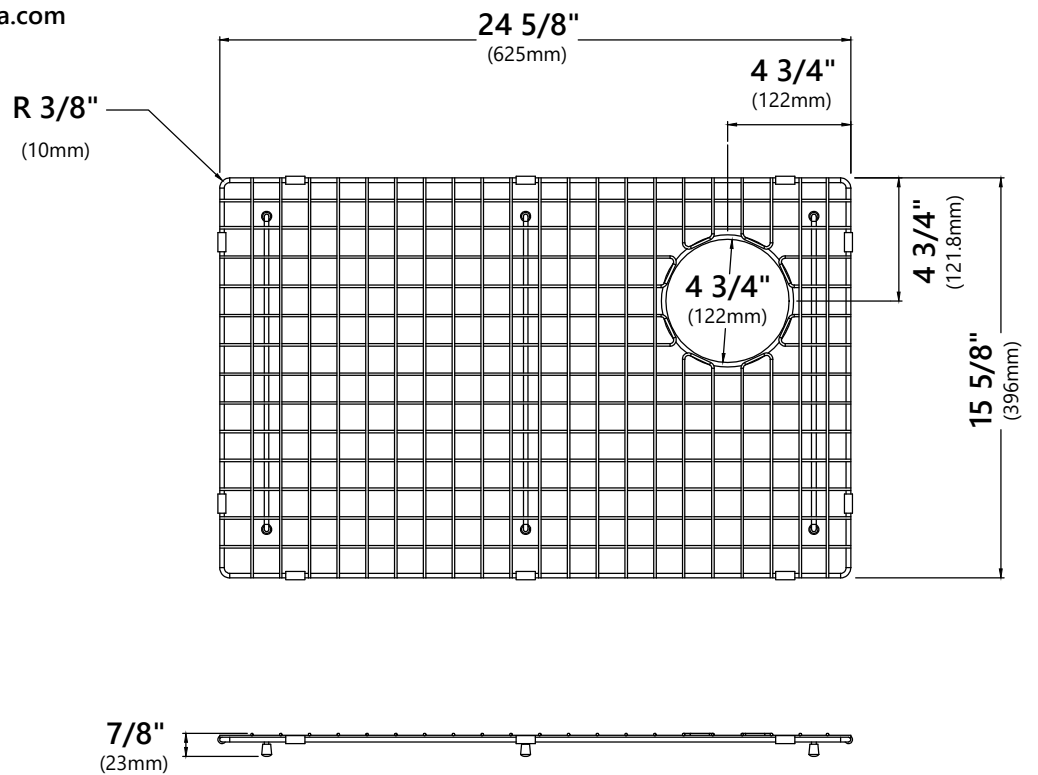

Warranty

Kraus One Year Limited Warranty

see website for details www.kraususa.com